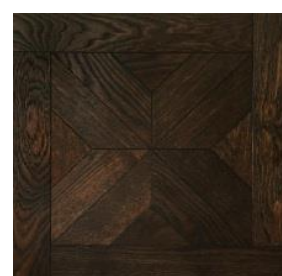

## MOSAIC FLOOR ROME

Name	Type of wood	Dimensions	sqm/pack	pieces per pack	Price euro/sqm
Mosaic floor Rome unfinished	Oak	470x470x15	1.768	8	83.08
Mosaic floor Rome Light	Oak	470x470x15	1.768	8	89.54
Mosaic floor Rome Beige	Oak	470x470x15	1.768	8	89.54
Mosaic floor Rome White Brush	Oak	470x470x15	1.768	8	89.54
Mosaic floor Rome Natural	Oak	470x470x15	1.768	8	89.54
Mosaic floor Rome Brown	Oak	470x470x15	1.768	8	89.54
Mosaic floor Rome Rich Brown	Oak	470x470x15	1.768	8	89.54
Mosaic floor Rome Dark Brown	Oak	470x470x15	1.768	8	89.54
Mosaic floor Rome Dark	Oak	470x470x15	1.768	8	89.54
Mosaic floor Rome unfinished	Caucasian Walnut	470x470x15	1.768	8	130.77
Mosaic floor Rome Nut	Caucasian Walnut	470x470x15	1.768	8	135.39

LIGHT

BEIGE

WHITE BRUSHED

NATURAL

BROWN

RICH BROWN

DARK BROWN

DARK